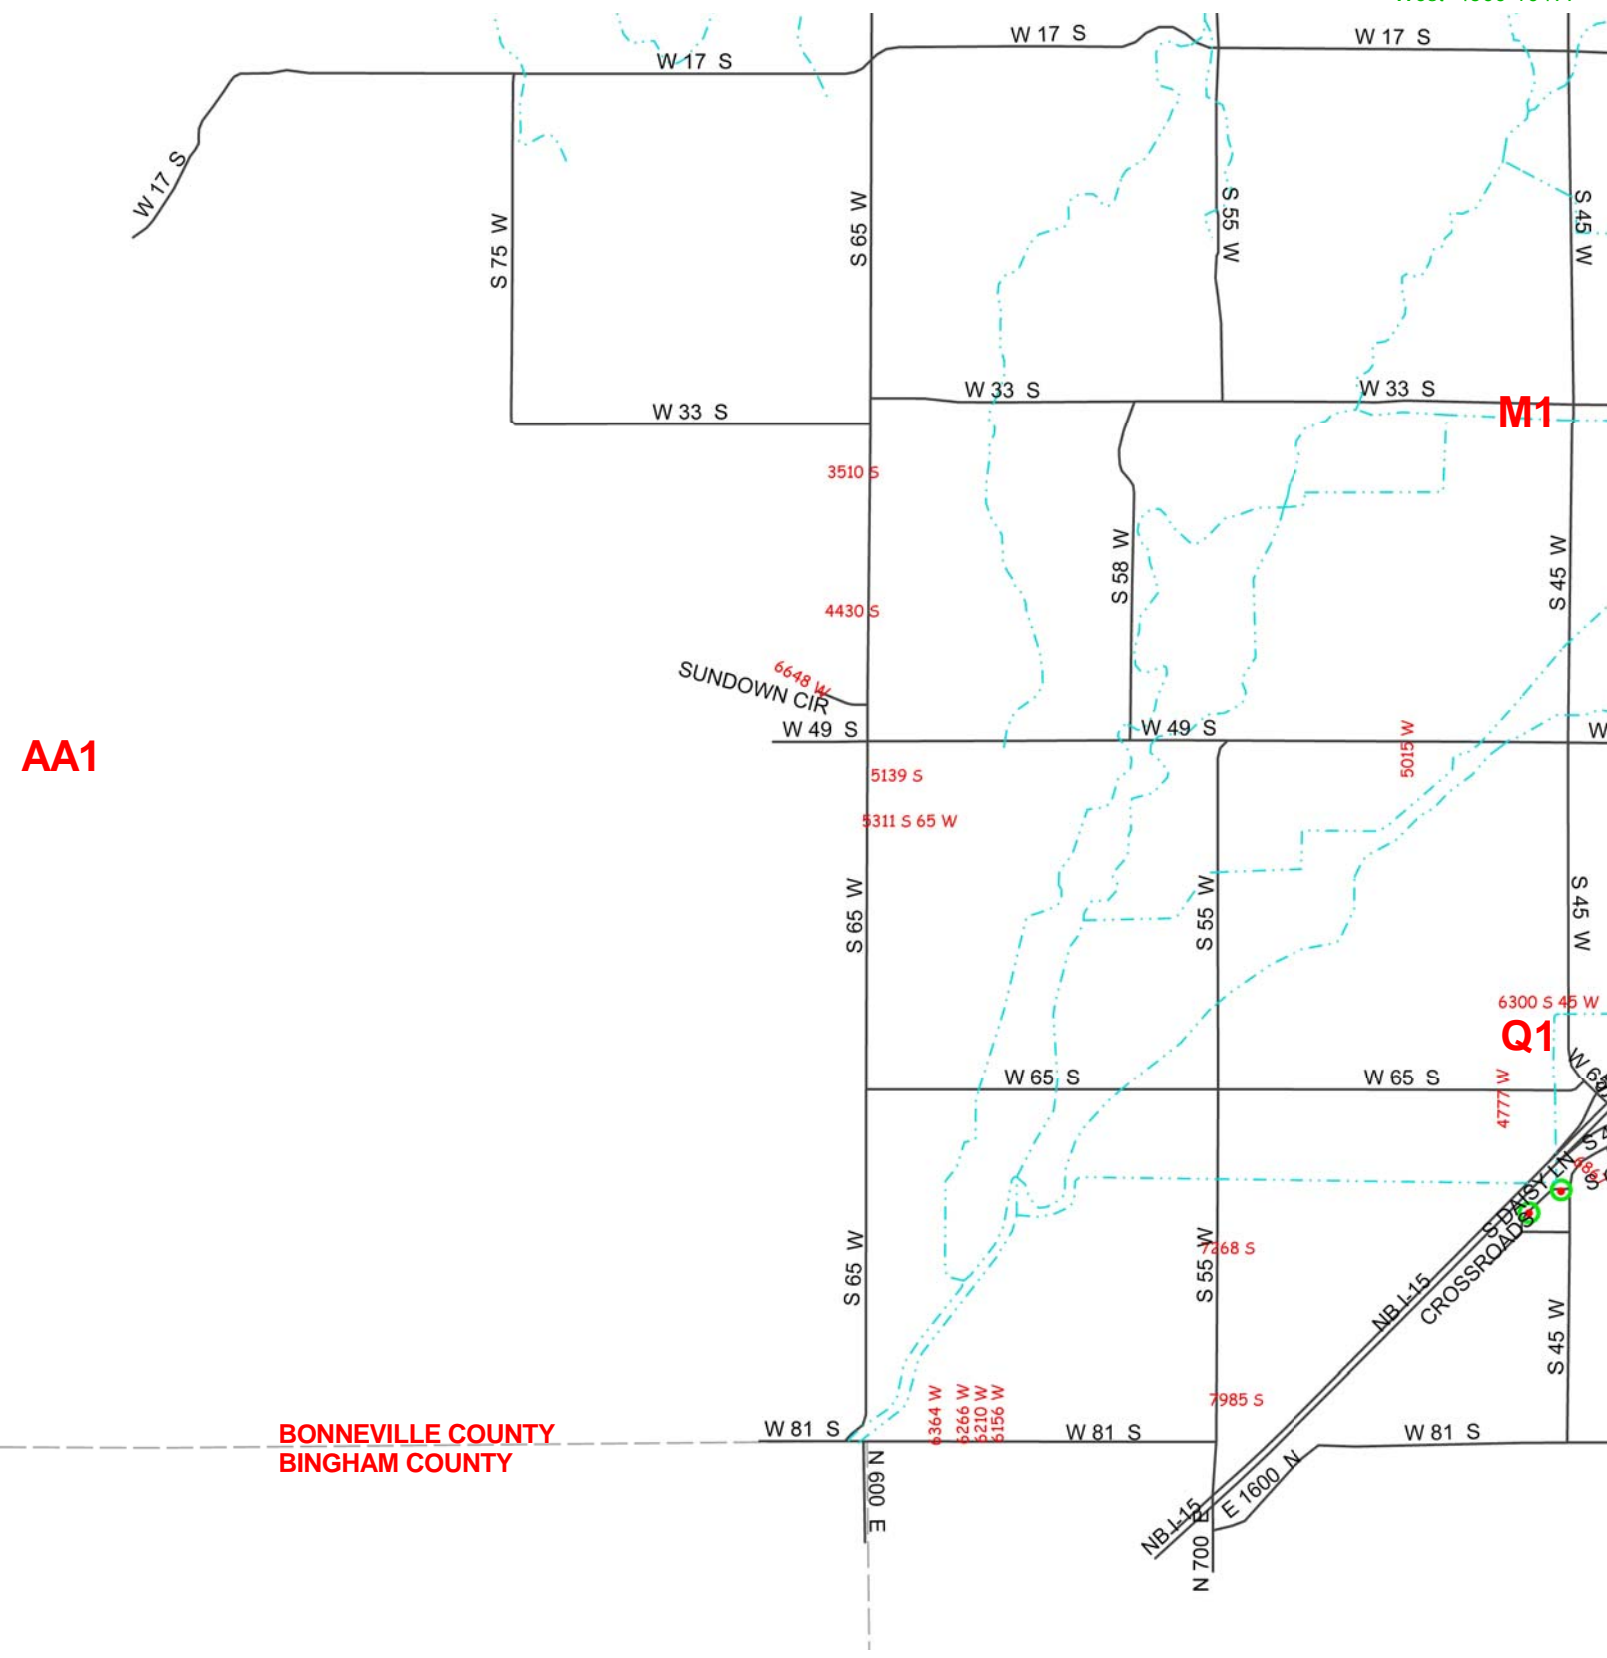

BB2

South=1700-8100  
West=4500-10499

AA1

M1

Q1

BONNEVILLE COUNTY  
BINGHAM COUNTY